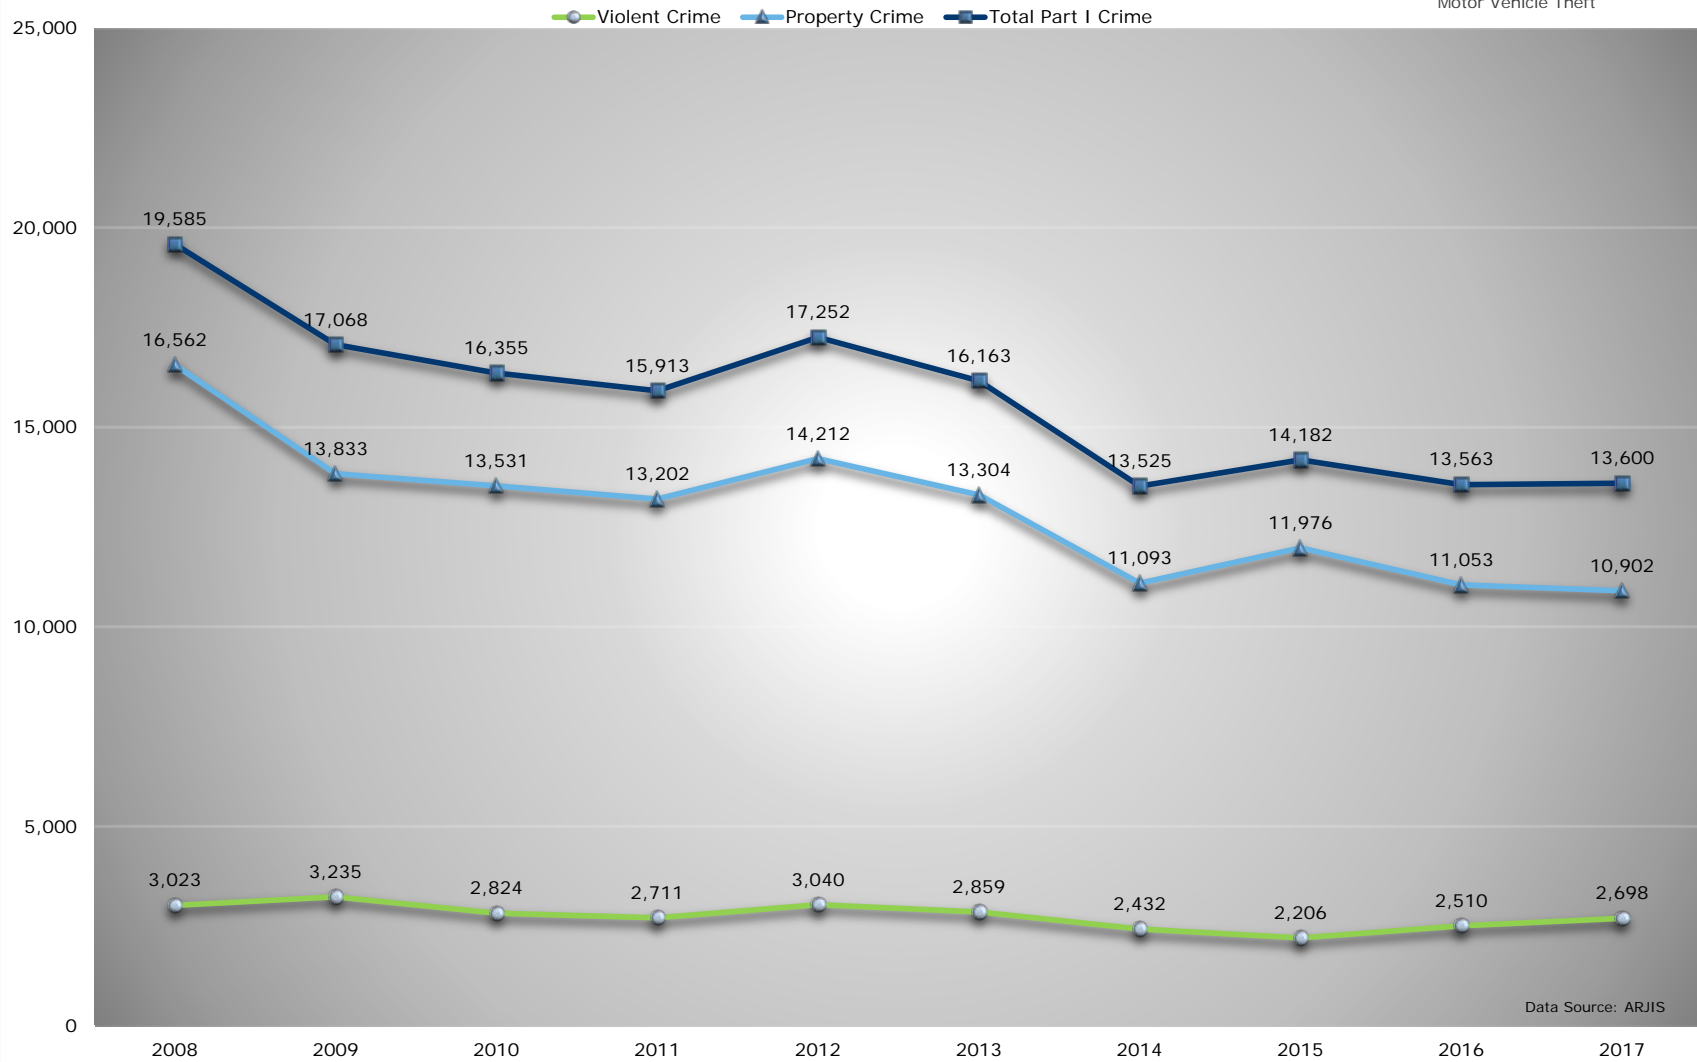

10 Years of Crime 2008-2017

San Diego County
Sheriff's Department

UCR Part I Crimes: Homicide, Rape, Robbery,
Aggravated Assault, Burglary, Larceny-Theft,
Motor Vehicle Theft

Source: ARJIS.