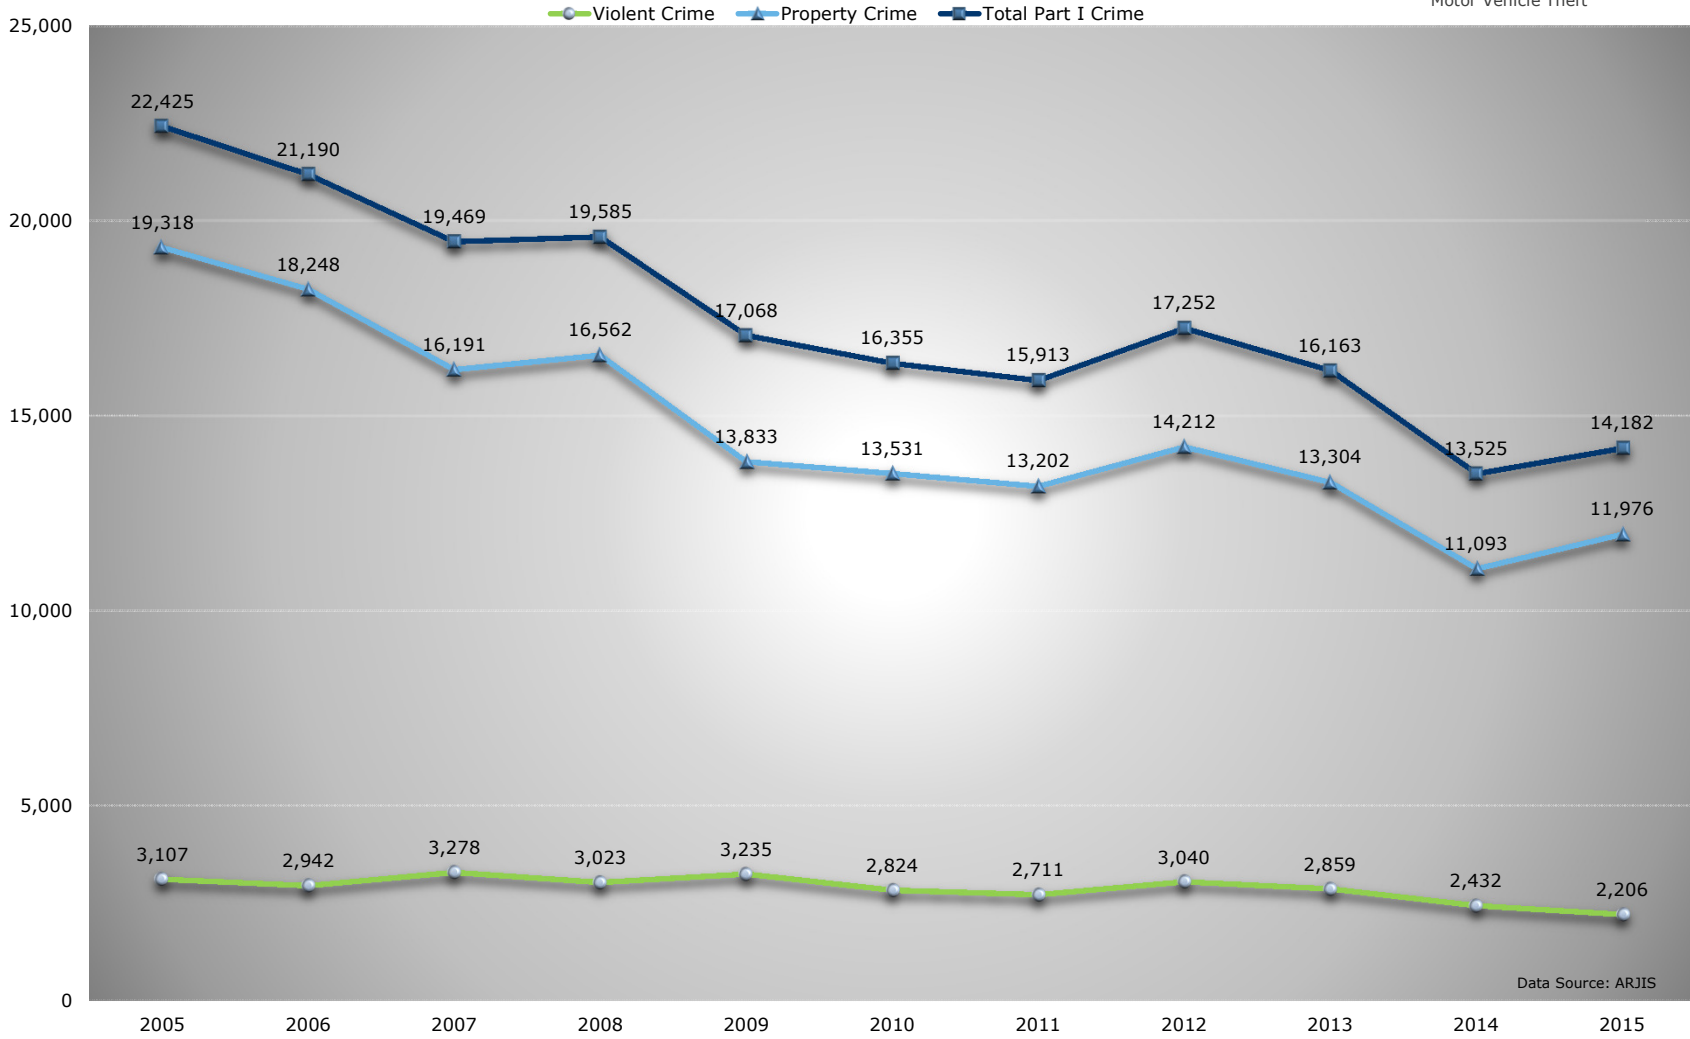

# UCR Part I Crime by Year 2005-2015

**San Diego County  
Sheriff's Department**

UCR Part I Crimes: Homicide, Rape, Robbery,  
Aggravated Assault, Burglary, Larceny-Theft,  
Motor Vehicle Theft

Includes Detention Facilities, Courts, County Administration Center, Grossmont & Cuyamaca Colleges, and other non-Sheriff areas.