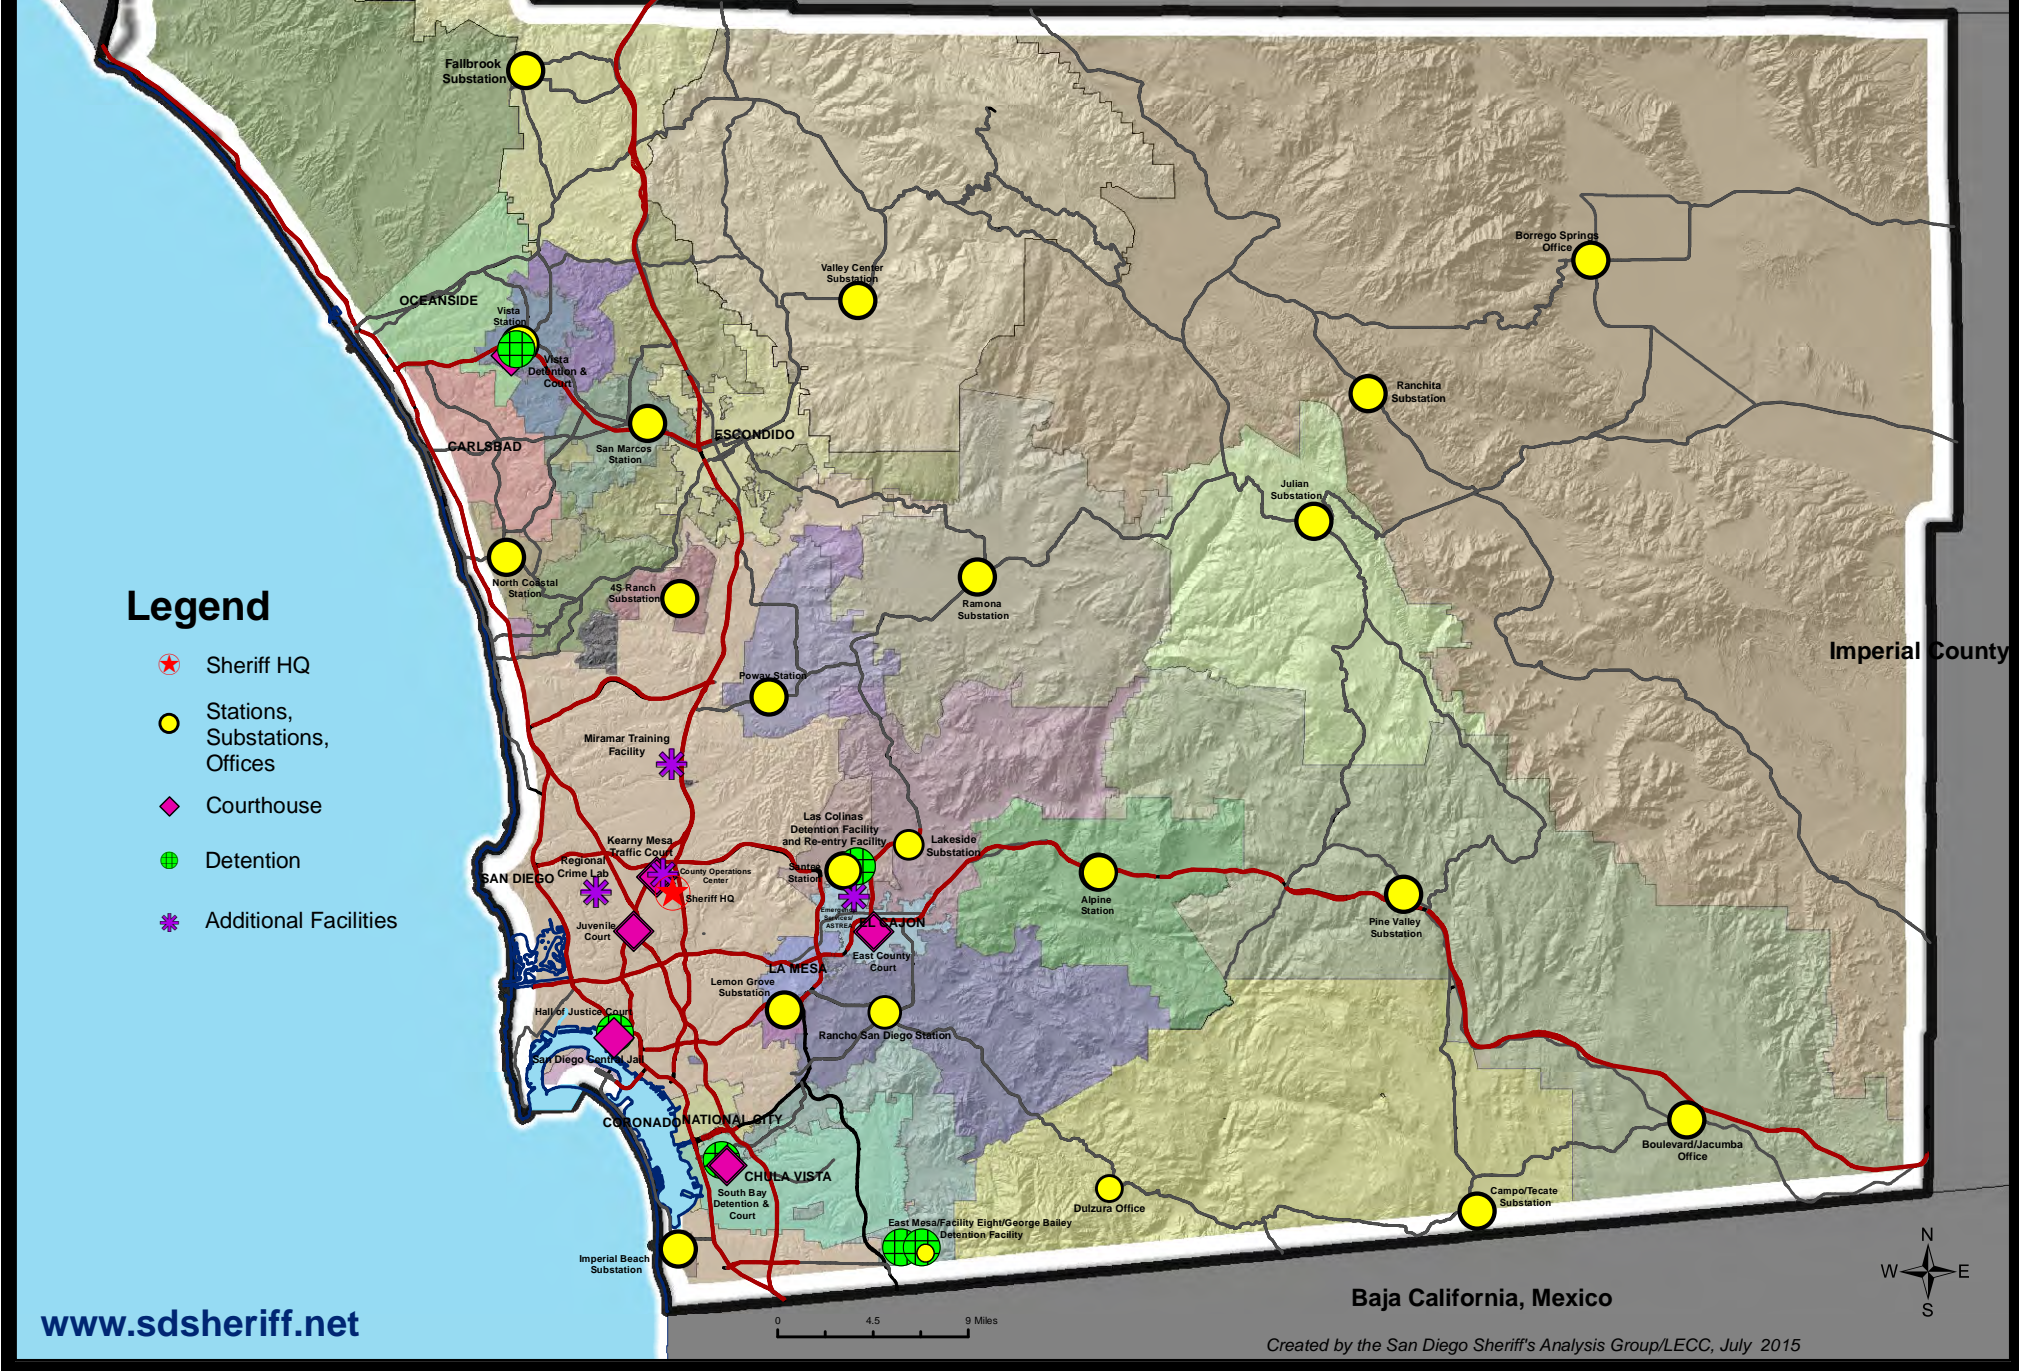

Orange County

# San Diego County Sheriff's Department

Riverside County

## Legend

- Sheriff HQ
- Stations, Substations, Offices
- Courthouse
- Detention
- Additional Facilities

[www.sdsheiff.net](http://www.sdsheiff.net)

0 4.5 9 Miles

Baja California, Mexico

Created by the San Diego Sheriff's Analysis Group/LECC, July 2015